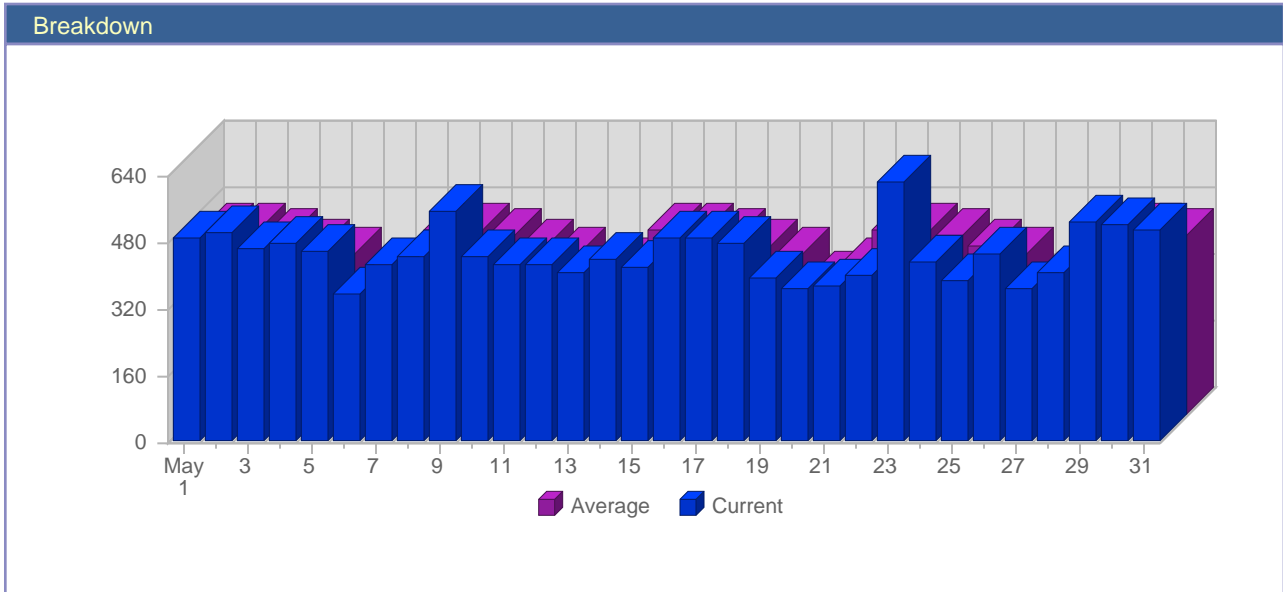

Traffic Reports Visits

Report Description	
Report Description:	Visits during the month of May 2006
Report Range:	Month of May 2006
Report Scope:	Historical Data

Date	Total Visits	Average Visits Historically	Change	Percent of Total Visits
Mon May 1st, 2006	488	442.41	+42 ▲	3.50%
Tue May 2nd, 2006	502	445.93	+4 ▲	3.60%
Wed May 3rd, 2006	463	434.12	-13 ▼	3.32%
Thu May 4th, 2006	476	406.72	+42 ▲	3.42%
Fri May 5th, 2006	455	389.65	-87 ▼	3.26%
Sat May 6th, 2006	355	328.34	-83 ▼	2.55%
Sun May 7th, 2006	428	363.11	+31 ▲	3.07%
Mon May 8th, 2006	443	442.41	-45 ▼	3.18%
Tue May 9th, 2006	554	445.93	+52 ▲	3.98%
Wed May 10th, 2006	442	434.12	-21 ▼	3.17%
Thu May 11th, 2006	423	406.72	-53 ▼	3.04%
Fri May 12th, 2006	425	389.65	-30 ▼	3.05%
Sat May 13th, 2006	405	328.34	+50 ▲	2.91%
Sun May 14th, 2006	440	363.11	+12 ▲	3.16%
Mon May 15th, 2006	417	442.41	-26 ▼	2.99%
Tue May 16th, 2006	488	445.93	-66 ▼	3.50%
Wed May 17th, 2006	489	434.12	+47 ▲	3.51%
Thu May 18th, 2006	477	406.72	+54 ▲	3.42%
Fri May 19th, 2006	392	389.65	-33 ▼	2.81%
Sat May 20th, 2006	370	328.34	-35 ▼	2.66%
Sun May 21st, 2006	372	363.11	+372 ▲	2.67%
Mon May 22nd, 2006	401	442.41	+401 ▲	2.88%
Tue May 23rd, 2006	625	445.93	+625 ▲	4.48%
Wed May 24th, 2006	435	434.12	+435 ▲	3.12%
Thu May 25th, 2006	386	406.72	+386 ▲	2.77%
Fri May 26th, 2006	450	389.65	+450 ▲	3.23%
Sat May 27th, 2006	371	328.34	+371 ▲	2.66%
Sun May 28th, 2006	407	363.11	+407 ▲	2.92%
Mon May 29th, 2006	531	442.41	+531 ▲	3.81%
Tue May 30th, 2006	519	445.93	+519 ▲	3.72%
Wed May 31st, 2006	509	434.12	+509 ▲	3.65%
	13,938	10,597		