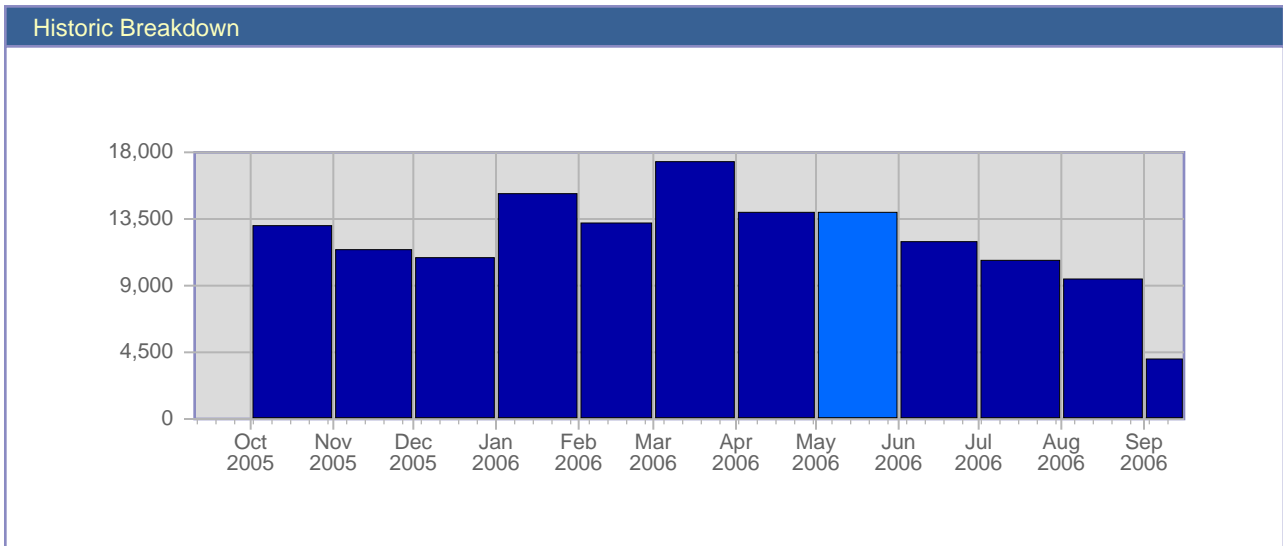

Traffic Reports Visits

Report Description	
Report Description:	Visits during the month of May 2006
Report Range:	Month of May 2006
Report Scope:	Historical Data

Date	Total Visits	Average Visits Historically	Change	Percent of Total Visits
Mon May 1st, 2006	488	442.41	+42 ▲	3.50%
Tue May 2nd, 2006	502	445.93	+4 ▲	3.60%
Wed May 3rd, 2006	463	434.12	-13 ▼	3.32%
Thu May 4th, 2006	476	406.72	+42 ▲	3.42%
Fri May 5th, 2006	455	389.65	-87 ▼	3.26%
Sat May 6th, 2006	355	328.34	-83 ▼	2.55%
Sun May 7th, 2006	428	363.11	+31 ▲	3.07%
Mon May 8th, 2006	443	442.41	-45 ▼	3.18%
Tue May 9th, 2006	554	445.93	+52 ▲	3.98%
Wed May 10th, 2006	442	434.12	-21 ▼	3.17%
Thu May 11th, 2006	423	406.72	-53 ▼	3.04%
Fri May 12th, 2006	425	389.65	-30 ▼	3.05%
Sat May 13th, 2006	405	328.34	+50 ▲	2.91%
Sun May 14th, 2006	440	363.11	+12 ▲	3.16%
Mon May 15th, 2006	417	442.41	-26 ▼	2.99%
Tue May 16th, 2006	488	445.93	-66 ▼	3.50%
Wed May 17th, 2006	489	434.12	+47 ▲	3.51%
Thu May 18th, 2006	477	406.72	+54 ▲	3.42%
Fri May 19th, 2006	392	389.65	-33 ▼	2.81%
Sat May 20th, 2006	370	328.34	-35 ▼	2.66%
Sun May 21st, 2006	372	363.11	+372 ▲	2.67%
Mon May 22nd, 2006	401	442.41	+401 ▲	2.88%
Tue May 23rd, 2006	625	445.93	+625 ▲	4.48%
Wed May 24th, 2006	435	434.12	+435 ▲	3.12%
Thu May 25th, 2006	386	406.72	+386 ▲	2.77%
Fri May 26th, 2006	450	389.65	+450 ▲	3.23%
Sat May 27th, 2006	371	328.34	+371 ▲	2.66%
Sun May 28th, 2006	407	363.11	+407 ▲	2.92%
Mon May 29th, 2006	531	442.41	+531 ▲	3.81%
Tue May 30th, 2006	519	445.93	+519 ▲	3.72%
Wed May 31st, 2006	509	434.12	+509 ▲	3.65%
	13,938	10,597		